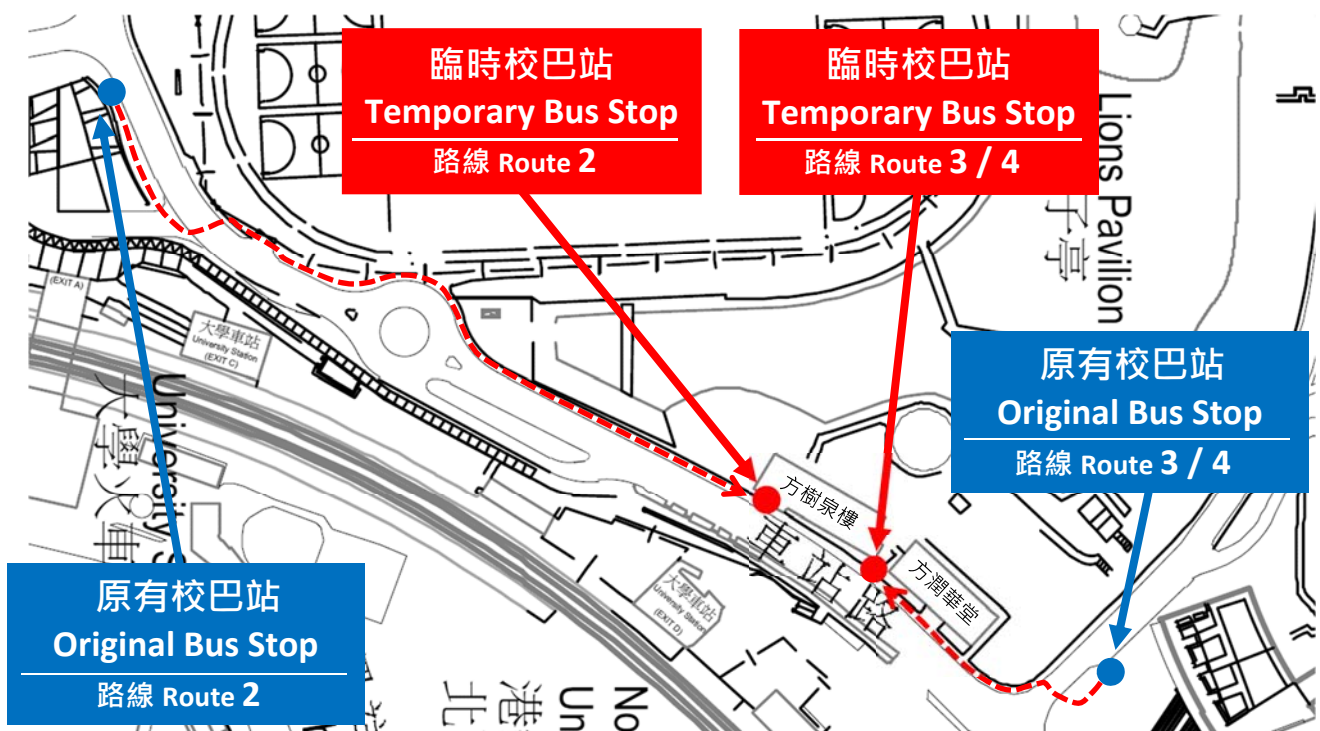

<< 重要車務資訊 *Important Service Information* >>

校巴士臨時遷移

Bus Stop Temporary Relocation

為配合修樹工程，池旁路將於下述日期臨時封閉，屆時大學站廣場校巴士及康本園校巴士將臨時遷移；8 號線亦會以大學站校巴士為終點站。

To facilitate tree pruning works, Pond Crescent Road will be closed temporary on the following dates. The **Station Piazza Bus Stop** and **Y.I.A.P. Bus Stop** will be temporarily relocated and **Route 8** will stop at the **University Station Bus Stop** as terminal station.

受影響日期(日/月/年) Affected date (dd/mm/yyyy):

19/06/2021、26/06/2021、03/07/2021

通告張貼至 2021 年 7 月 3 日

Post until July 3, 2021